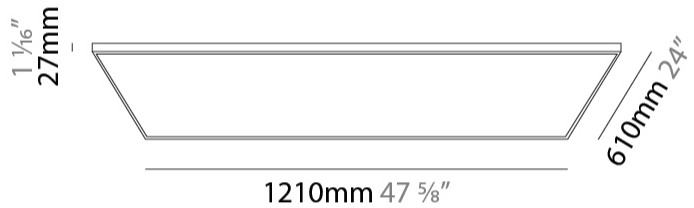

ELEGANT SURFACE

A52049- -

base number
Color   Finish
Temperature   Options

1. To build a product code in our configurator select the specify button on the base model # product page
2. To build a manual product code on this datasheet choose from the options listed below in blue font and add the suffix to the base model #

GENERAL

Series: Elegant
Brand: Ivela
Division: Architectural
Mounting Type: Surface
Mounting Location: Wall / Ceiling
Subcategory: Panels

PHYSICAL

Shape: Square
Length (mm): 1210
Length (in): 47 ⁵/₈
Width (mm): 610
Width (in): 1 ¹/₁₆
Height (mm): 27
Height (in): 1 ¹/₁₆
Light Distribution: Direct
Diffuser: PMMA - Opal
Fixture Finish: WHI / BLK / GLD
Fixture Material: Aluminum

ELECTRICAL

Lamp Type: LED
Input Wattage (W): 48
Dimming: Tri-Mode (Non-Dimming and Phase Dimming (120Vac only) and 0-10V Dimming)
Driver Included: No
Driver Location: Remote
Driver Type: Constant Voltage - Universal
Driver Class: Class 2
Input Voltage (V): 120 - 277
Output Voltage (V): 24

LED

Color Temperature (°K): 2700 / 3000 / 4000
Max. Delivered Lumen (lm): 3456 / 3600 / 3816
Nominal Lumen (lm): 5760 / 6000 / 6360
CRI: >93 CRI
Lamp Life (hrs): 50000

OPTICAL

RATINGS AND CERTIFICATIONS

Certified By: CSA Certified to UL and CSA Standards
IP rating: IP20