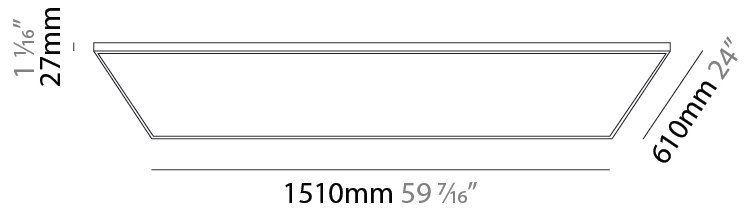

ELEGANT SURFACE

A52050- -

base number
Color   Finish
Temperature   Options

1. To build a product code in our configurator select the specify button on the base model # product page
2. To build a manual product code on this datasheet choose from the options listed below in blue font and add the suffix to the base model #

GENERAL

Series: Elegant
Brand: Ivela
Division: Architectural
Mounting Type: Surface
Mounting Location: Wall / Ceiling
Subcategory: Panels

PHYSICAL

Shape: Square
Length (mm): 1510
Length (in): 59 ⁷/₁₆
Width (mm): 910
Width (in): 35 ¹³/₁₆
Height (mm): 27
Height (in): 1 ¹/₁₆
Light Distribution: Direct
Diffuser: PMMA - Opal
Fixture Finish: WHI / BLK / GLD
Fixture Material: Aluminum

ELECTRICAL

Lamp Type: LED
Input Wattage (W): 60
Dimming: Tri-Mode (Non-Dimming and Phase Dimming (120Vac only) and 0-10V Dimming)
Driver Included: No
Driver Location: Remote
Driver Type: Constant Voltage - Universal
Driver Class: Class 2
Input Voltage (V): 120 - 277
Output Voltage (V): 24

LED

Color Temperature (°K): 2700 / 3000 / 4000
Max. Delivered Lumen (lm): 4320 / 4500 / 4770
Nominal Lumen (lm): 7200 / 7500 / 7950
CRI: >93 CRI
Lamp Life (hrs): 50000

OPTICAL

RATINGS AND CERTIFICATIONS

Certified By: CSA Certified to UL and CSA Standards
IP rating: IP20

PROJECT
TYPE
SPECIFIER
QUANTITY
DATE