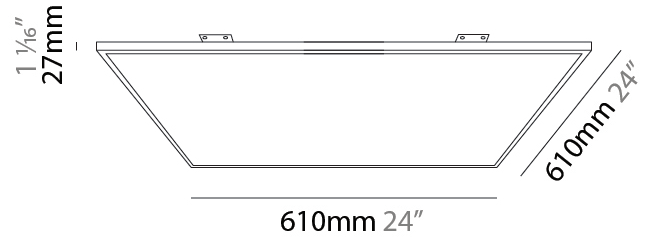

ELEGANT RECESSED

A56188- -

base number   Color   Finish
Temperature   Options

PROJECT _____
TYPE _____
SPECIFIER _____
QUANTITY _____
DATE _____

1. To build a product code in our configurator select the specify button on the base model # product page
2. To build a manual product code on this datasheet choose from the options listed below in blue font and add the suffix to the base model #

GENERAL

Series: Elegant
Brand: Ivela
Division: Architectural
Mounting Type: Recessed
Mounting Location: Ceiling
Subcategory: Panels

PHYSICAL

Shape: Square
Length (mm): 610
Length (in): 24
Width (mm): 610
Width (in): 24
Height (mm): 27
Height (in): 1 1/16
Light Distribution: Direct
Diffuser: PMMA - Opal
Fixture Finish: WHI / BLK / GLD
Fixture Material: Aluminum

ELECTRICAL

Lamp Type: LED
Input Wattage (W): 48
Dimming: Tri-Mode (Non-Dimming and Phase Dimming (120Vac only) and 0-10V Dimming)
Driver Included: No
Driver Location: Remote
Driver Type: Constant Voltage - Universal
Driver Class: Class 2
Input Voltage (V): 120 - 277
Output Voltage (V): 24

LED

Color Temperature (°K): 2700 / 3000 / 4000
Max. Delivered Lumen (lm): 3456 / 3600 / 3816
Nominal Lumen (lm): 5760 / 6000 / 6360
CRI: >93 CRI
Lamp Life (hrs): 50000

OPTICAL

RATINGS AND CERTIFICATIONS

Certified By: CSA Certified to UL and CSA Standards
IP rating: IP20