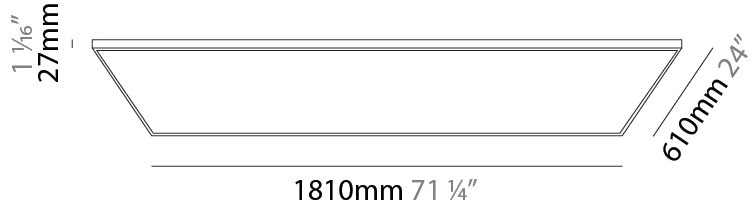

ELEGANT SURFACE

A52051- -

base number   Color   Finish
Temperature   Options

1. To build a product code in our configurator select the specify button on the base model # product page
2. To build a manual product code on this datasheet choose from the options listed below in blue font and add the suffix to the base model #

GENERAL

Series: Elegant
Brand: Ivela
Division: Architectural
Mounting Type: Surface
Mounting Location: Wall / Ceiling
Subcategory: Panels

PHYSICAL

Shape: Square
Length (mm): 1810
Length (in): 71 1/4
Width (mm): 1110
Width (in): 43 11/16
Height (mm): 27
Height (in): 1 1/16
Light Distribution: Direct
Diffuser: PMMA - Opal
Fixture Finish: WHI / BLK / GLD
Fixture Material: Aluminum

ELECTRICAL

Lamp Type: LED
Input Wattage (W): 72
Dimming: Tri-Mode (Non-Dimming and Phase Dimming (120Vac only) and 0-10V Dimming)
Driver Included: No
Driver Location: Remote
Driver Type: Constant Voltage - Universal
Driver Class: Class 2
Input Voltage (V): 120 - 277
Output Voltage (V): 24

LED

Color Temperature (°K): 2700 / 3000 / 4000
Max. Delivered Lumen (lm): 4320 / 4500 / 4770
Nominal Lumen (lm): 7200 / 7500 / 7950
CRI: >93 CRI
Lamp Life (hrs): 50000

OPTICAL

RATINGS AND CERTIFICATIONS

Certified By: CSA Certified to UL and CSA Standards
IP rating: IP20

PROJECT
TYPE
SPECIFIER
QUANTITY
DATE